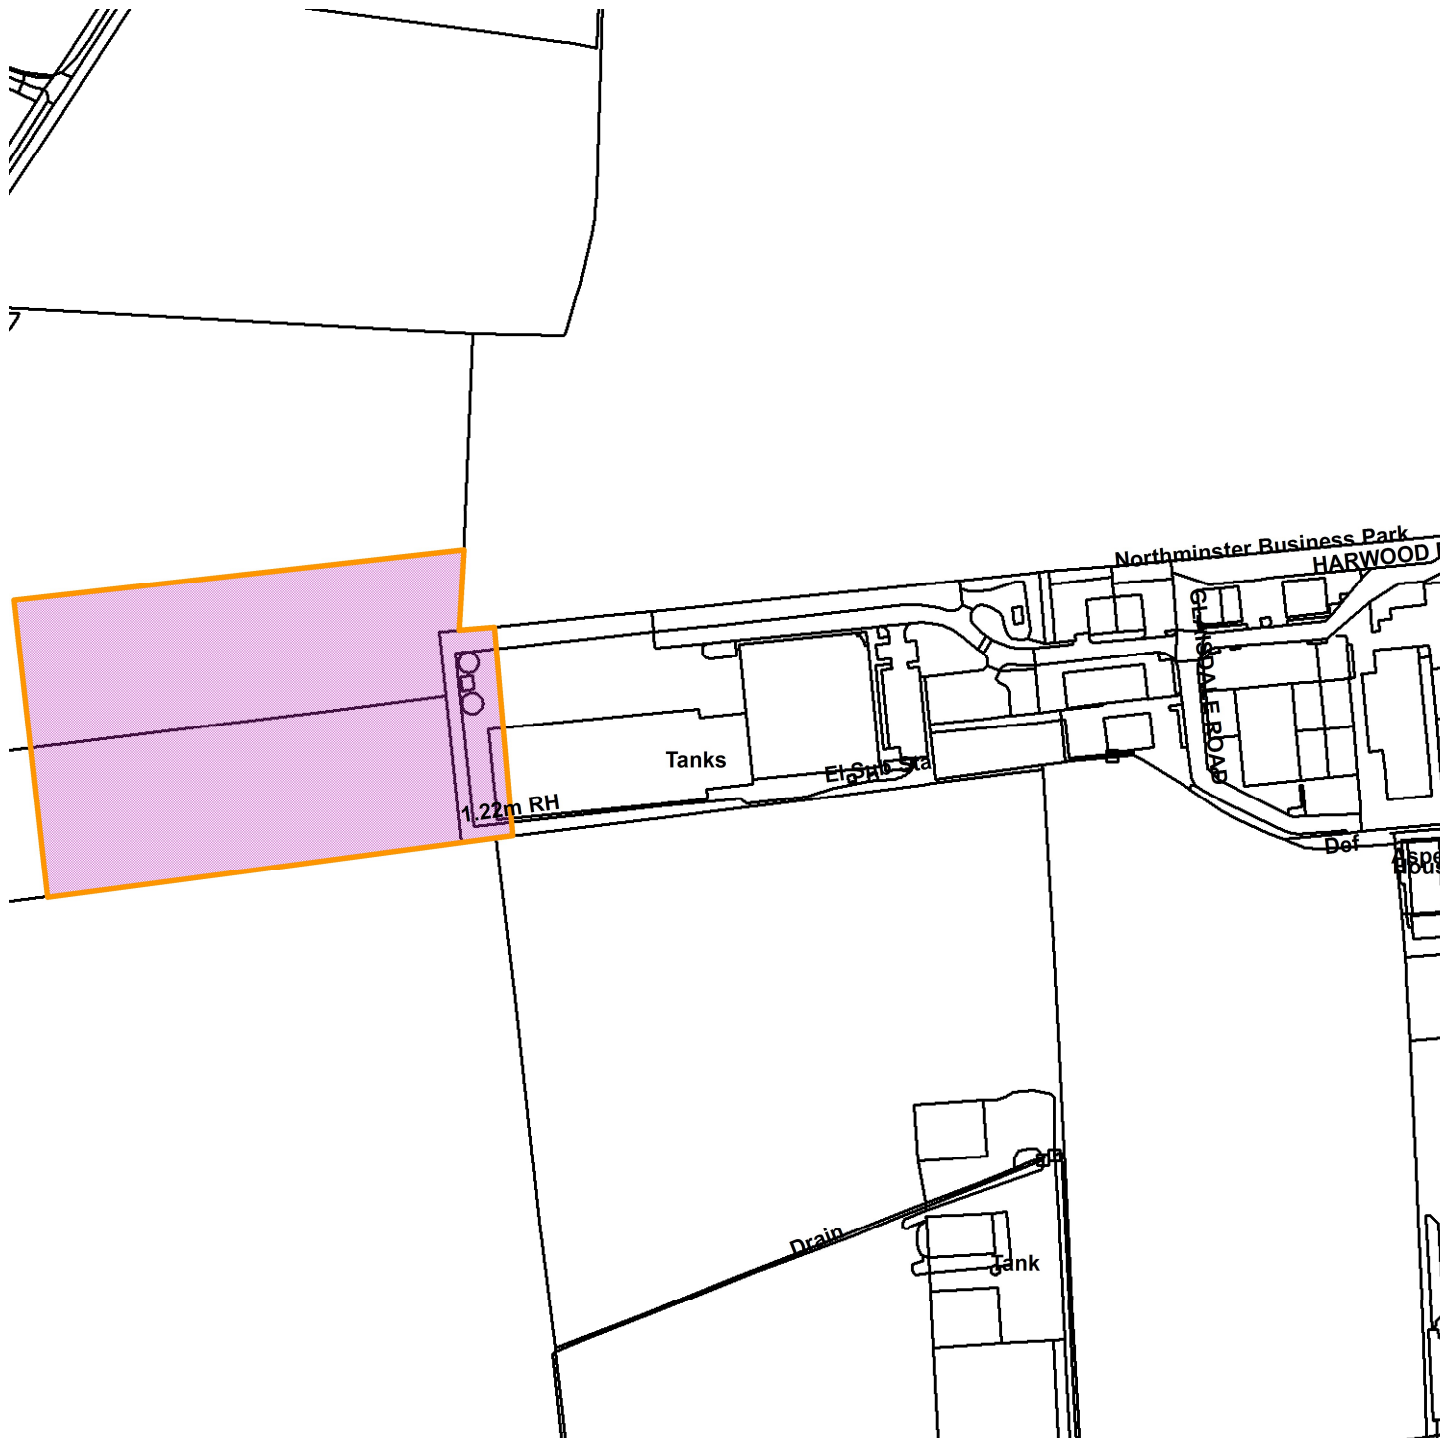

21/02804/FULM - Pavers Ltd, Catherine House,
 Northminster Business Park, Harwood Road, Upper Poppleton, YO26 6QU

Scale : 1:3427

Reproduced from the Ordnance Survey map with the permission of the Controller of Her Majesty's Stationery Office © Crown Copyright 2000.

Unauthorised reproduction infringes Crown Copyright and may lead to prosecution or civil proceedings.

Produced using ESRI (UK)'s MapExplorer 2.0 - <http://www.esriuk.com>

Organisation	City of York Council
Department	Directorate of Place
Comments	Site Location Plan
Date	18 October 2022
SLA Number	Not Set